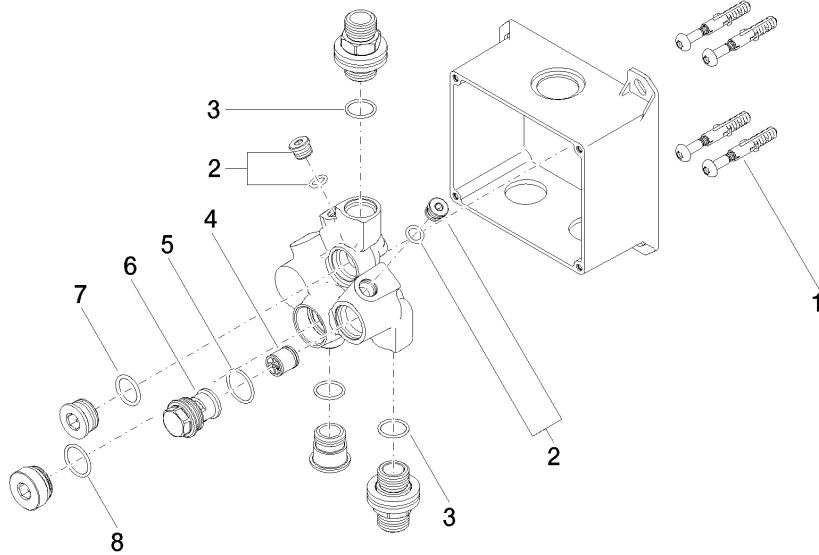

## eSET Touchfree Basin mixer without temperature setting for combining with free-standing fittings -

---

35 742 970 90  
mm [inches]

### Certificates

---

LGA\_29120.

WRAS\_1906116.

**eSET Touchfree Basin mixer without temperature setting for combining with free-standing fittings -**

35 742 970 90

**Spare parts list**

| No. | Item Number        | Name                | Quantity used | Delivery time |
|-----|--------------------|---------------------|---------------|---------------|
| 1   | 04 30 31 024 01 90 | fixing set          | 2             | 2             |
| 2   | 04 31 20 039 11 90 | plug                | 2             | 2             |
| 3   | 09 14 10 053 90    | seal                | 3             | 2             |
| 4   | 90 23 01 040 00 90 | back-flow preventer | 1             | 2             |
| 5   | 90 14 10 056 00 90 | seal                | 1             | 2             |
| 6   | 09 24 03 219 90    | nipple              | 1             | 2             |
| 7   | 09 14 10 117 90    | seal                | 1             | 2             |
| 8   | 09 14 10 031 90    | seal                | 1             | 2             |