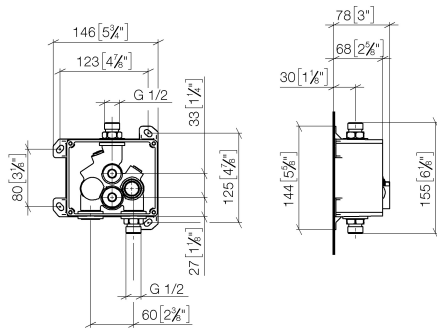

## eSET Touchfree Basin mixer without temperature setting for combining with free-standing fittings -

---

35 742 970 90  
mm [inches]

### Certificates

---

LGA\_29120.

WRAS\_1906116.

**eSET Touchfree Basin mixer without temperature setting for combining with free-standing fittings -**

35 742 970 90

**Spare parts list**

| No. | Item Number        | Name                | Quantity used | Delivery time |
|-----|--------------------|---------------------|---------------|---------------|
| 1   | 04 30 31 024 01 90 | fixing set          | 2             | 2             |
| 2   | 04 31 20 039 11 90 | plug                | 2             | 2             |
| 3   | 09 14 10 053 90    | seal                | 3             | 2             |
| 4   | 90 23 01 040 00 90 | back-flow preventer | 1             | 2             |
| 5   | 90 14 10 056 00 90 | seal                | 1             | 2             |
| 6   | 09 24 03 219 90    | nipple              | 1             | 2             |
| 7   | 09 14 10 117 90    | seal                | 1             | 2             |
| 8   | 09 14 10 031 90    | seal                | 1             | 2             |